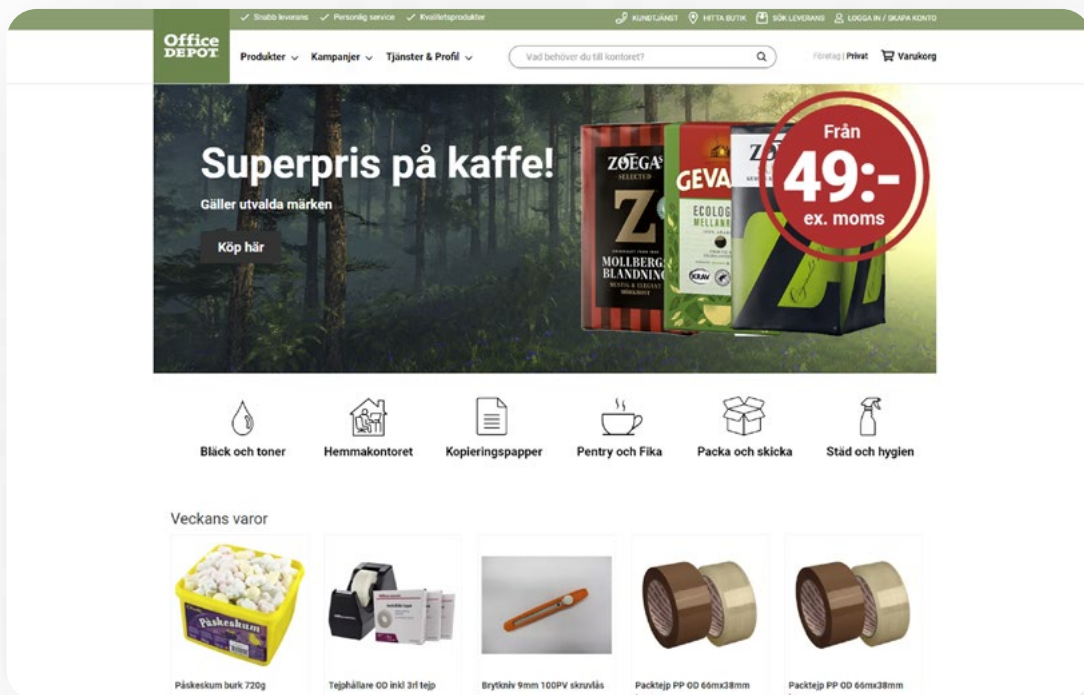

Office Depot eliminates site-search maintenance costs and **boosts revenue by +12%**

Office Depot moves from Lucene to Infinity

Office Depot's sprawling inventory suffered from low product findability, thanks to complex and unstructured product information. Its product copy was also littered with complicated and niche industry jargon that further reduced item findability, and the inventory includes several customer-specific product assortments.

The business was frustrated with the high maintenance costs its search engine incurred, and regularly failed to achieve its targets for conversion rates.

Background

Office Depot is the world's second largest office supplies retailer, with a \$11.0 billion global turnover in 2016. Before engaging Infinity, the business was using an open-source Lucene solution for eCommerce search.

The result

Within one month of adopting Infinity, Office Depot saw a 12% increase in ecommerce revenues. The business also enjoyed a 100% reduction in search maintenance costs, along with higher internal efficiency and much improved search response times.